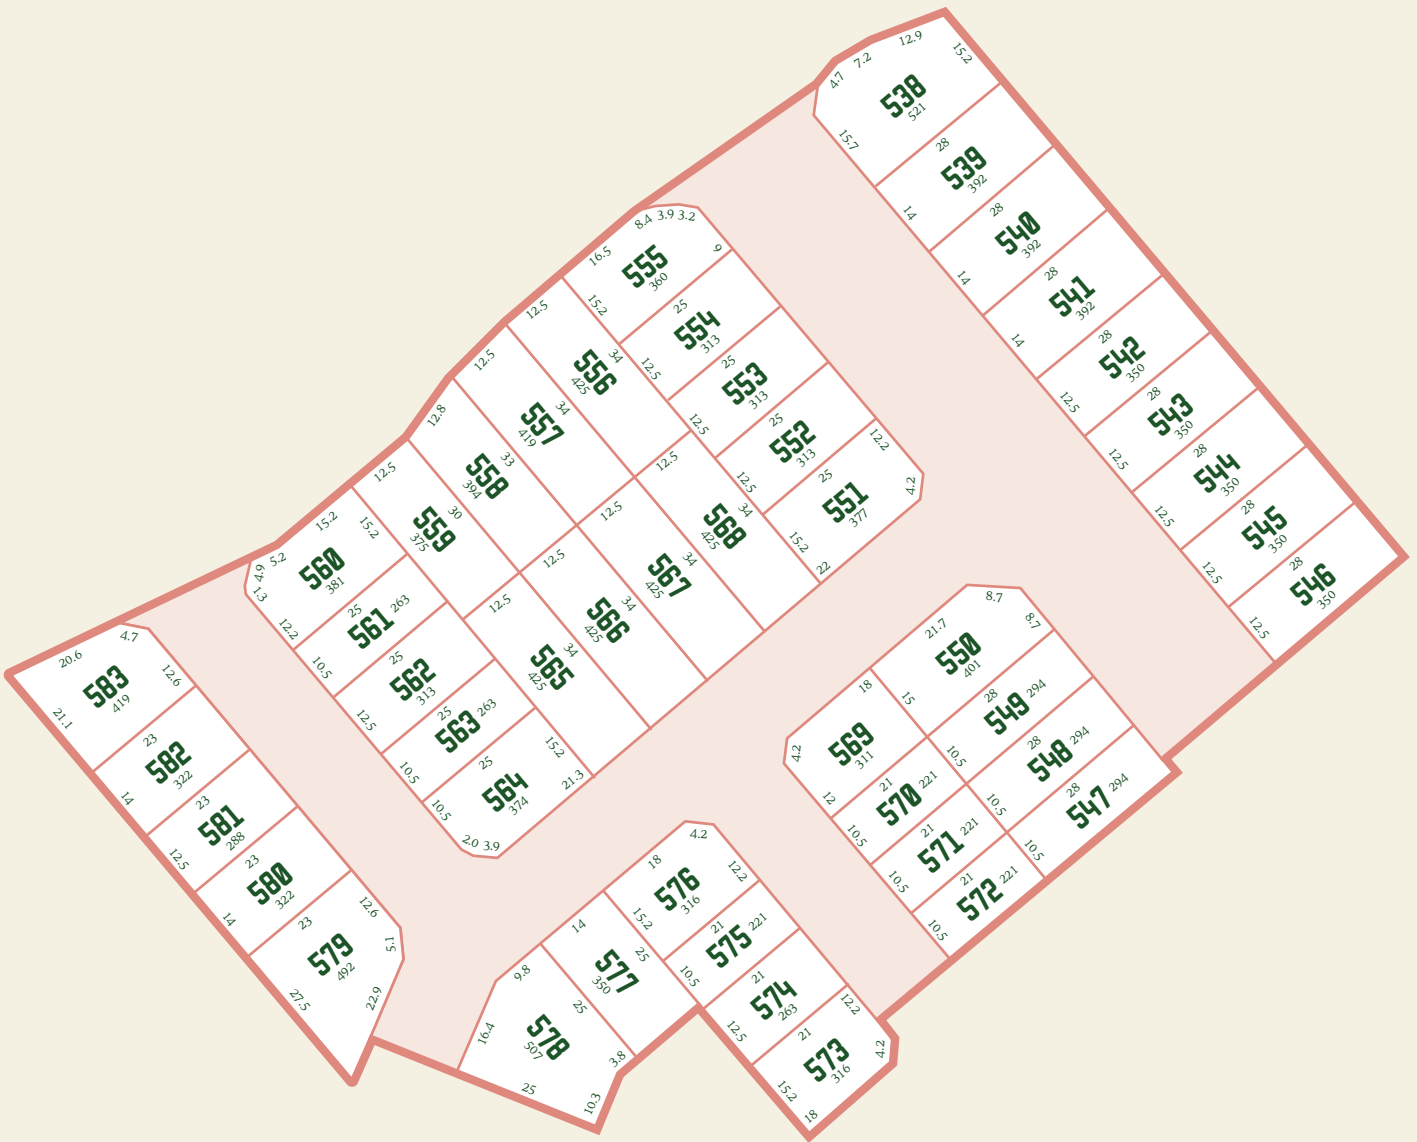

PLATFORM

STAGE 5A

PLATFORM

STAGE 5A

NAME	LOT	PRICE
------	-----	-------

Contact
 Khoa Nguyen — 0408 102 944 or liveatplatform.com.au

Disclaimer: While best endeavours have been used to provide information in this publication that is true and accurate, Wolfdene and related entities accept no responsibility and disclaim all liability in respect to errors or inaccuracies it may contain. Prospective purchasers should make their own inquiries to verify the information contained herein. All plans, copy, illustrations and images are depictions for presentation purposes only.