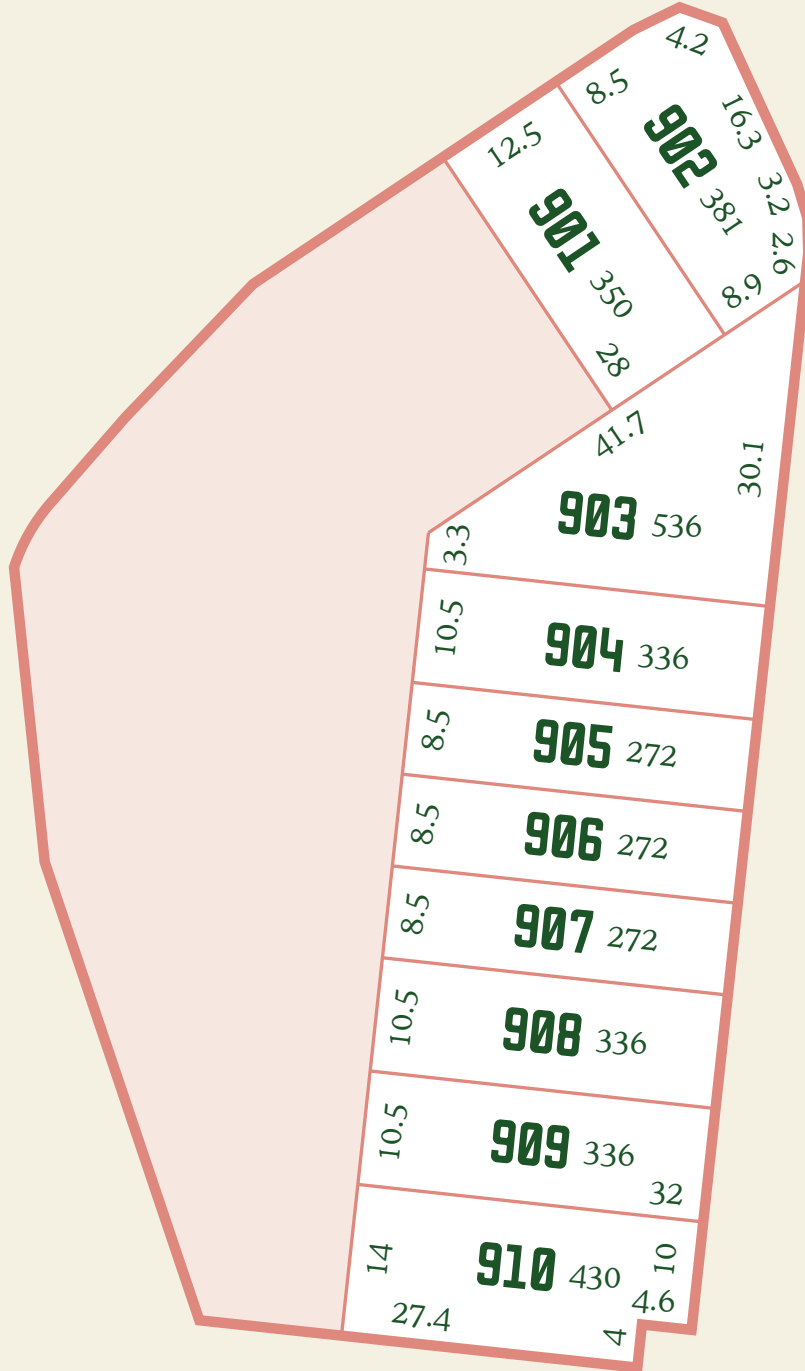

PLATFORM

STAGE 9

NAME

LOT

PRICE

Contact
Khoa Nguyen — 0408 102 944 or liveatplatform.com.au

Disclaimer: While best endeavours have been used to provide information in this publication that is true and accurate, Wolfdene and related entities accept no responsibility and disclaim all liability in respect to errors or inaccuracies it may contain. Prospective purchasers should make their own inquiries to verify the information contained herein. All plans, copy, illustrations and images are depictions for presentation purposes only.

PLATFORM

STAGE 9