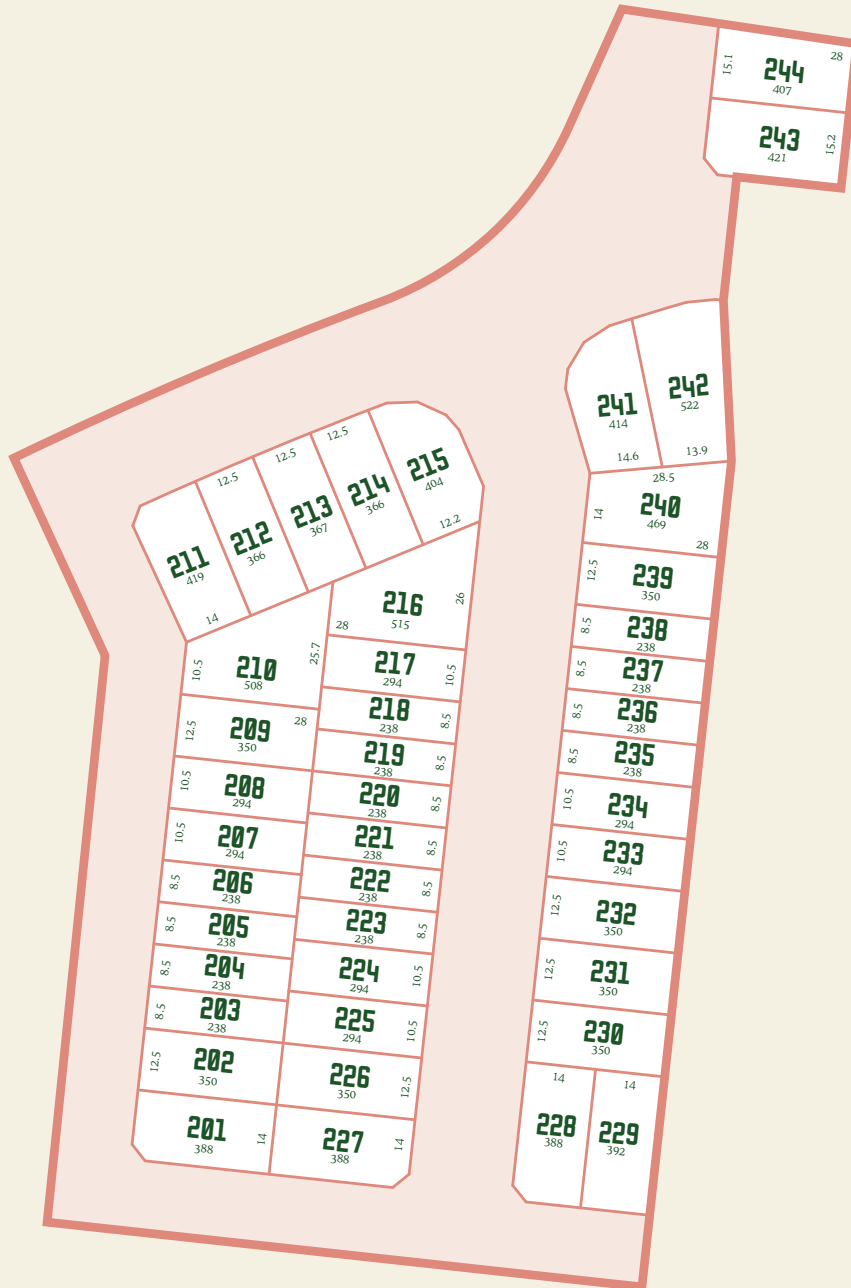

PLATFORM

STAGE 2

NAME

LOT

PRICE

Contact

Khoa Nguyen — 0408 102 944 or Rob Polec — 0497 700 022
liveatplatform.com.au

Disclaimer: While best endeavours have been used to provide information in this publication that is true and accurate, Wolfdene and related entities accept no responsibility and disclaim all liability in respect to errors or inaccuracies it may contain. Prospective purchasers should make their own inquiries to verify the information contained herein. All plans, copy, illustrations and images are depictions for presentation purposes only.

PLATFORM

STAGE 2